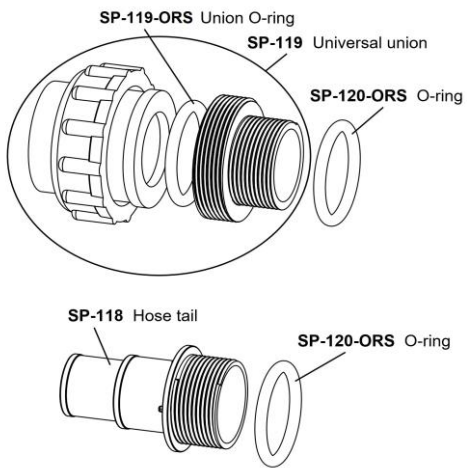

Flowline 2

SPARE PART LISTS

ELECRO
ENGINEERING

Flowline 2

Water connections:

Item No.:	Description:	Power Output:	Pcs/Unit:	Part Code:	GBP RRP (£)	EUR RRP (€)	USD RRP (\$)
1	Flow tube	All	1	See Tab.2	-	-	-
2	Electrical Enclosure Base	All	1	Z-IM-E2-BC	21.00	24.15	29.40
3	FlowLine Front Cover	All	1	Z-IM-E2-FLO-TC	23.10	26.57	32.34
5	Ops Panel Overlay	All	1	Z-LAB-FL	13.13	15.09	18.38
6	Manual reset button cover	All	1	Z-MIS-HLS-CVR	7.61	8.75	10.66
7	Control Thermostat Dial	All	1	Z-IM-OC-ANA	7.88	9.06	11.03
8	Analogue Control Thermostat	All	1	SP-MIS-CS	43.84	50.41	61.37
9	High Limiting Safety Thermal Cut Out	All	1	SP-MIS-HLS	48.83	56.15	68.36
10	Left End Fitting (NON F/S)	All	1	SP-117	25.73	29.58	36.02
11	Right End Fitting (F/S)	All	1	SP-117B	25.73	29.58	36.02
12	M6 Tie Bar	up to 12-kW Single Phase 230V	4	Z-STU-443	9.45	10.87	13.23
		15-kW & 18-kW Single Phase All 3-Phase	4	Z-STU-573	10.50	12.08	14.70
13A	Foot Lower	All	2	Z-IM-E2-FL	12.08	13.89	16.91
13B	Foot Upper	All	2	Z-IM-E2-FU	5.25	6.04	7.35
14	M6 Dome / Cap Nut	All	4	Z-FIX-M6CAP	5.51	6.34	7.72
17	M4x6mm Screw	All	2	Z-FIX-M4X6CS	1.58	1.81	2.21
18	Element Bridge	up to 6-kW Single Phase	1	Z-IM-EL-BRI	5.25	6.04	7.35
		9-kW & 12-kW Single Phase	2				
		15-kW & 18-kW Single Phase All 3-Phase	3				
19	Enclosure Screws	All	6	Z-FIX-M4.8x19STS-SC	5.51	6.34	7.72
20	M4 Hex Nut	up to 6-kW Single Phase	2	Z-FIX-M4HEX	4.20	4.83	5.88
		9-kW & 12-kW Single Phase	4				
		15-kW & 18-kW Single Phase All 3-Phase	6				
21	M5 Hex Nut	up to 6-kW Single Phase	1	Z-FIX-M5HEX	5.51	6.34	7.72
		9-kW & 12-kW Single Phase	2				
		15-kW & 18-kW Single Phase All 3-Phase	3				
22	M6 Hex Nut	All	4	Z-FIX-M6HEX	5.51	6.34	7.72
24	M8 Hex Nut	All	1	Supplied With SP-MIS-HLS	48.83	56.15	68.36
25	M4 Locking Washer	up to 6-kW Single Phase	2	Z-FIX-M4LW	1.58	1.81	2.21
		9-kW & 12-kW Single Phase	4				
		15-kW & 18-kW Single Phase All 3-Phase	6				
27	M5 Locking Washer	All	2	Z-FIX-M5LW	5.51	6.34	7.72
28	M6 Flat Washer	All	2	Z-FIX-M6FW	5.51	6.34	7.72
29	Earth Terminal	All	2	Z-CON-YR53	7.61	8.75	10.66
32	Foot Screws	All	4	Z-FIX-M4.8x19STS-SC	5.51	6.34	7.72
37	PG-21 Cable Entry Gland (Inc Back Nut)	All	1	Z-CON-PG21BK + Z-CON-PG21NUT	18.11	20.83	25.36
38	Element Ferrule (2pcs per Kit/Element)	up to 6-kW Single Phase	2	Z-IM-EL-FER	7.88	9.06	11.03
		9-kW & 12-kW Single Phase	4				
		15-kW & 18-kW Single Phase All 3-Phase	6				
39	PG-9 Cable Entry Gland (Inc Back Nut)	All	2	Z-CON-PG9BK	7.88	9.06	11.03
40	End Fitting Gasket (pack of 2 pcs)	All	2	SP-117-GSK	7.35	8.45	10.29
41	Element Stepped Washer (2pcs per Kit)	up to 6-kW Single Phase	2	Z-IM-EL-SW	2.10	2.42	2.94
		9-kW & 12-kW Single Phase	4				
		15-kW & 18-kW Single Phase All 3-Phase	6				
42	Heating Element	All	1, 2, 3	See Tab.3		-	
43	Element Support (1pc per kit)	up to 6-kW Single Phase	2	Z-IM-EL-SUP	5.25	6.04	7.35
		9-kW & 12-kW Single Phase	4				
		15-kW & 18-kW Single Phase All 3-Phase	6				
44	Flow Switch	up to 3-kW	1	SP-107-FL-A	40.69	46.79	56.96
		4-kW to 6-kW	1	SP-107-FL-B	40.69	46.79	56.96
		9-kW & greater	1	SP-107-FL-C	40.69	46.79	56.96
1.5" BSP Hose Tail for 1.5"/1.25" Flexible Pipe		All	2	SP-118	11.03	12.68	15.44
1.5" BSP Universal Union for 1.5"/50-mm Pipe		All	2	SP-119	16.80	19.32	23.52
O-Rings (pack of 2 pcs)		All	2	SP-120-ORS	2.10	2.42	2.94
44mm x 6mm Union O-Ring (pack of 2 pcs)		All	2	SP-119-ORS	7.88	9.06	11.03