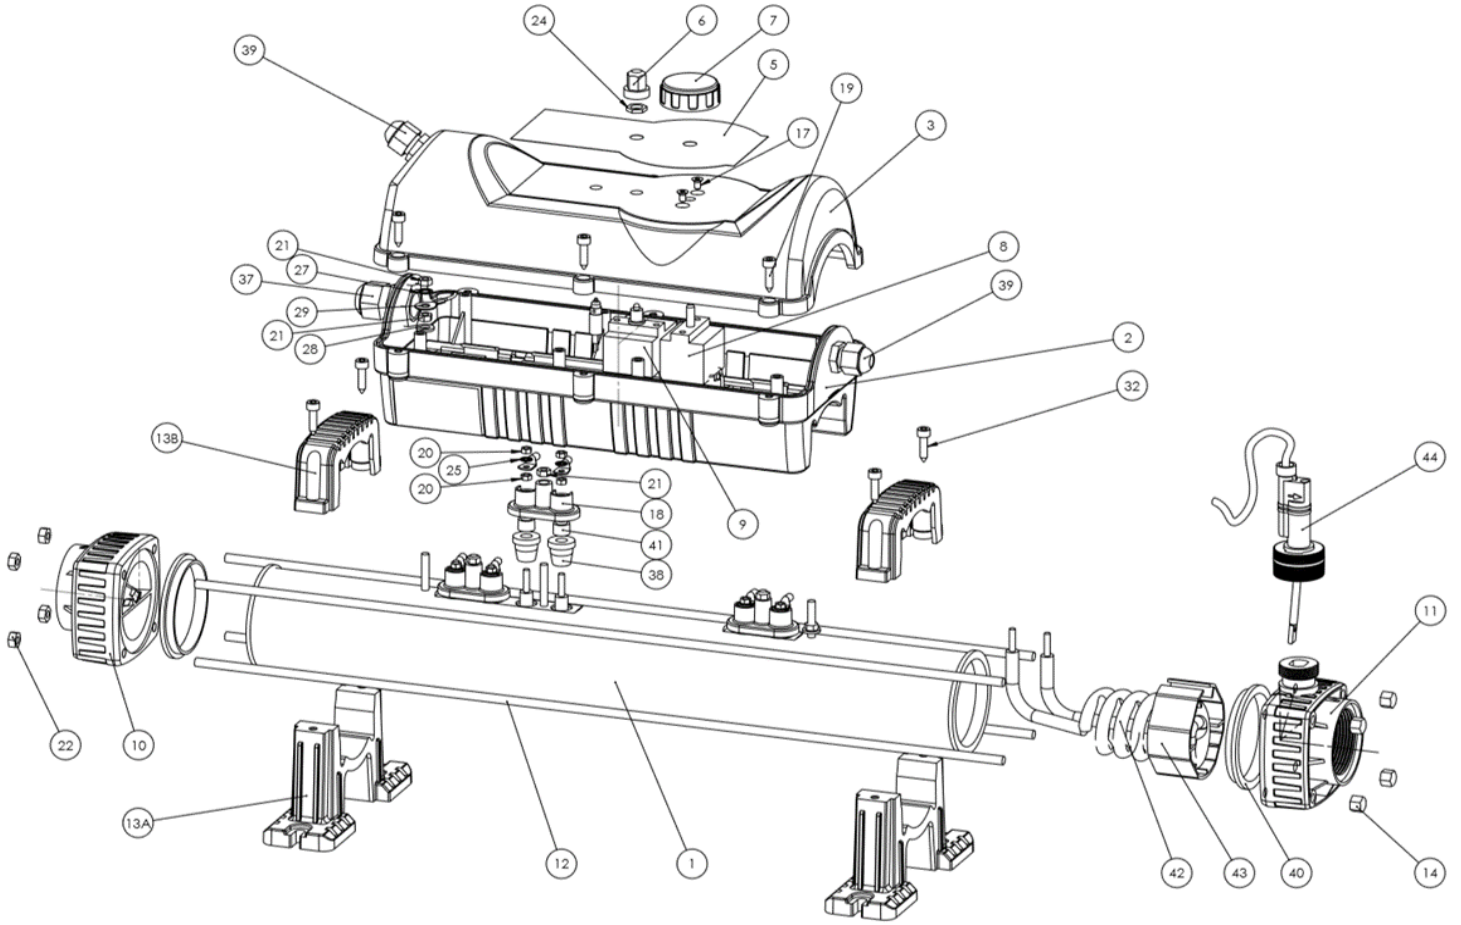

Flowline 2

SPARE PART LISTS

ELECRO
ENGINEERING

Flowline 2

Water connections:

Item No.:	Description:	Power Output:	Pcs/Unit:	Part Code:	GBP RRP (£)	EUR RRP (€)	USD RRP (\$)
1	Flow tube	All	1	See Tab.2	-	-	-
2	Electrical Enclosure Base	All	1	Z-IM-E2-BC	21.00	24.15	29.40
3	FlowLine Front Cover	All	1	Z-IM-E2-FLO-TC	23.10	26.57	32.34
5	Ops Panel Overlay	All	1	Z-LAB-FL	13.13	15.09	18.38
6	Manual reset button cover	All	1	Z-MIS-HLS-CVR	7.61	8.75	10.66
7	Control Thermostat Dial	All	1	Z-IM-OC-ANA	7.88	9.06	11.03
8	Analogue Control Thermostat	All	1	SP-MIS-CS	43.84	50.41	61.37
9	High Limiting Safety Thermal Cut Out	All	1	SP-MIS-HLS	48.83	56.15	68.36
10	Left End Fitting (NON F/S)	All	1	SP-117	25.73	29.58	36.02
11	Right End Fitting (F/S)	All	1	SP-117B	25.73	29.58	36.02
12	M6 Tie Bar	up to 12-kW Single Phase 230V	4	Z-STU-443	9.45	10.87	13.23
		15-kW & 18-kW Single Phase All 3-Phase	4	Z-STU-573	10.50	12.08	14.70
13A	Foot Lower	All	2	Z-IM-E2-FL	12.08	13.89	16.91
13B	Foot Upper	All	2	Z-IM-E2-FU	5.25	6.04	7.35
14	M6 Dome / Cap Nut	All	4	Z-FIX-M6CAP	5.51	6.34	7.72
17	M4x6mm Screw	All	2	Z-FIX-M4X6CS	1.58	1.81	2.21
18	Element Bridge	up to 6-kW Single Phase	1	Z-IM-EL-BRI	5.25	6.04	7.35
		9-kW & 12-kW Single Phase	2				
		15-kW & 18-kW Single Phase All 3-Phase	3				
19	Enclosure Screws	All	6	Z-FIX-M4.8x19STS-SC	5.51	6.34	7.72
20	M4 Hex Nut	up to 6-kW Single Phase	2	Z-FIX-M4HEX	4.20	4.83	5.88
		9-kW & 12-kW Single Phase	4				
		15-kW & 18-kW Single Phase All 3-Phase	6				
21	M5 Hex Nut	up to 6-kW Single Phase	1	Z-FIX-M5HEX	5.51	6.34	7.72
		9-kW & 12-kW Single Phase	2				
		15-kW & 18-kW Single Phase All 3-Phase	3				
22	M6 Hex Nut	All	4	Z-FIX-M6HEX	5.51	6.34	7.72
24	M8 Hex Nut	All	1	Supplied With SP-MIS-HLS	48.83	56.15	68.36
25	M4 Locking Washer	up to 6-kW Single Phase	2	Z-FIX-M4LW	1.58	1.81	2.21
		9-kW & 12-kW Single Phase	4				
		15-kW & 18-kW Single Phase All 3-Phase	6				
27	M5 Locking Washer	All	2	Z-FIX-M5LW	5.51	6.34	7.72
28	M6 Flat Washer	All	2	Z-FIX-M6FW	5.51	6.34	7.72
29	Earth Terminal	All	2	Z-CON-YR53	7.61	8.75	10.66
32	Foot Screws	All	4	Z-FIX-M4.8x19STS-SC	5.51	6.34	7.72
37	PG-21 Cable Entry Gland (Inc Back Nut)	All	1	Z-CON-PG21BK + Z-CON-PG21NUT	18.11	20.83	25.36
38	Element Ferrule (2pcs per Kit/Element)	up to 6-kW Single Phase	2	Z-IM-EL-FER	7.88	9.06	11.03
		9-kW & 12-kW Single Phase	4				
		15-kW & 18-kW Single Phase All 3-Phase	6				
39	PG-9 Cable Entry Gland (Inc Back Nut)	All	2	Z-CON-PG9BK	7.88	9.06	11.03
40	End Fitting Gasket (pack of 2 pcs)	All	2	SP-117-GSK	7.35	8.45	10.29
41	Element Stepped Washer (2pcs per Kit)	up to 6-kW Single Phase	2	Z-IM-EL-SW	2.10	2.42	2.94
		9-kW & 12-kW Single Phase	4				
		15-kW & 18-kW Single Phase All 3-Phase	6				
42	Heating Element	All	1, 2, 3	See Tab.3		-	
43	Element Support (1pc per kit)	up to 6-kW Single Phase	2	Z-IM-EL-SUP	5.25	6.04	7.35
		9-kW & 12-kW Single Phase	4				
		15-kW & 18-kW Single Phase All 3-Phase	6				
44	Flow Switch	up to 3-kW	1	SP-107-FL-A	40.69	46.79	56.96
		4-kW to 6-kW	1	SP-107-FL-B	40.69	46.79	56.96
		9-kW & greater	1	SP-107-FL-C	40.69	46.79	56.96
1.5" BSP Hose Tail for 1.5"/1.25" Flexible Pipe		All	2	SP-118	11.03	12.68	15.44
1.5" BSP Universal Union for 1.5"/50-mm Pipe		All	2	SP-119	16.80	19.32	23.52
O-Rings (pack of 2 pcs)		All	2	SP-120-ORS	2.10	2.42	2.94
44mm x 6mm Union O-Ring (pack of 2 pcs)		All	2	SP-119-ORS	7.88	9.06	11.03