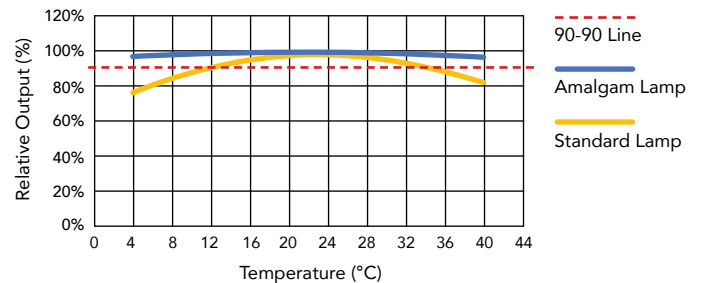

QUANTUM SPA

Built with the same DNA as it's Quantum family, the new Quantum Spa uses advanced amalgam lamp technology to deliver the best performance over a wide range of temperatures with a consistent UVC output, keeping your spa looking clean, fresh and crystal clear.

- Average lamp life expectancy: Up to 2 years
- Equipped with intelligent lamp life indicator
- Sea and salt chlorinated water compatible
- Models: Classic and Pro

TECHNICAL DRAWINGS

SYSTEM SETUP

PRESSURE DROP

SPECIFICATIONS

Power supply: Single Phase 100V ~ 240V
Min. flow rate: 1.5m³/h
Max. flow rate: 10,000 litres per hour; 10m³/h
Max. spa size: 35,000 litres; 35m³
Max. power consumption: 40W
Lamp: Amalgam
Lamp life: Up to 14,000 hours
Dosing rate: Exceeds the equivalent of 30mj/cm² at maximum flow rate

MODELS

100~240V 1-PHASE	LAMP OUTPUT (W)	MAX. POOL VOL (m³)*	FEATURES	NET WEIGHT (kg)	GROSS WEIGHT (kg)	GROSS VOL (m³)	UK PLUG	PRODUCT CODE** EURO PLUG	USA PLUG
Spa Classic	30	35	Flow switch, analogue lamp life indicator & reset switch	5.1700	7.0000	0.0639	Q-35-UK-SPA	Q-35-EU-SPA	Q-35-USA-SPA
Spa Pro	30	35	Flow switch, digital lamp life countdown & intelligent dosing pump	5.7700	7.6000	0.0639	QP-35-UK-SPA	QP-35-EU-SPA	QP-35-USA-SPA