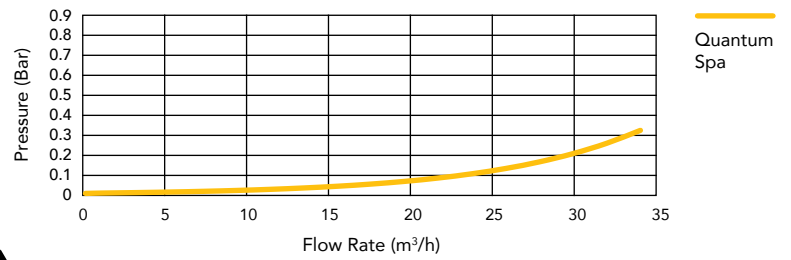

- Average lamp life expectancy: Up to 2 years
- Equipped with intelligent lamp life indicator
- Sea and salt chlorinated water compatible
- Models: Classic and Pro

TECHNICAL DRAWINGS

SYSTEM SETUP

PRESSURE DROP

SPECIFICATIONS

Power supply: Single Phase 100V ~ 240V
Min. flow rate: 1.5m³/h
Max. flow rate: 10,000 litres per hour; 10m³/h
Max. spa size: 35,000 litres; 35m³
Max. power consumption: 40W
Lamp: Amalgam
Lamp life: Up to 14,000 hours
Dosing rate: Exceeds the equivalent of 30mj/cm² at maximum flow rate