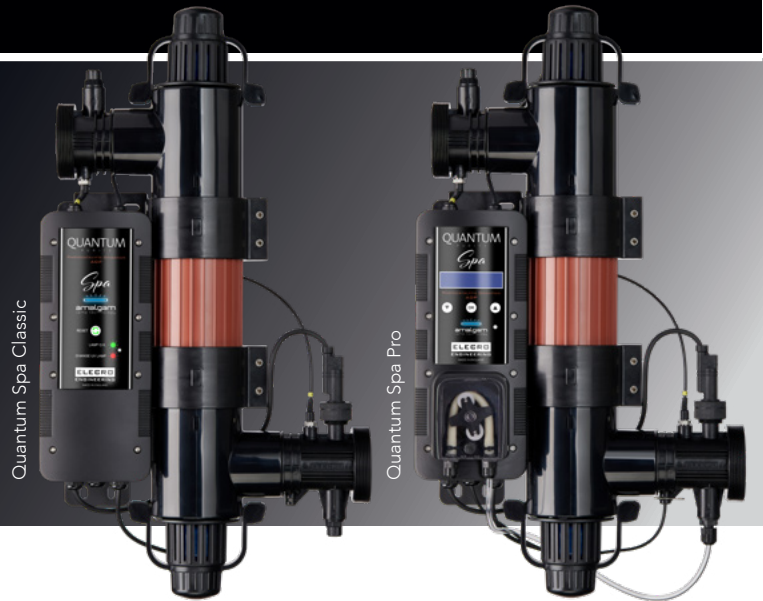

QUANTUM SPA

Built with the same DNA as it's Quantum family, the new Quantum Spa uses advanced amalgam lamp technology to deliver the best performance over a wide range of temperatures with a consistent UVC output, keeping your spa looking clean, fresh and crystal clear.

FEATURES

- Photocatalytic TiO₂/Mo oxidiser and clarifier
- Combined photocatalytic, hydroxyl radical and UV technology
- Eliminates contaminants, leaving water looking clean, fresh and crystal clear
- Reduces the need for chemicals in the spa
- Keeps your family safe from dangerous microorganisms such as cryptosporidium, adenoviruses and naegleria fowleri
- Optional smart peristaltic dosing system for chlorine and hydrogen peroxide (Pro model only)
- Powerful sterilisation and eliminates the smell of chlorine

Ingress protection rating: IP65
Frequency: 50/60 Hz
Working pressure: 3 Bar maximum
Water connections: 2"/63mm stepped ABS unions + reducers 1½"/50mm
Salt water: 100% chlorinated salt and sea water safe
Mounting: Vertical or horizontal wall mounting
Oxidisation processes: Quantum photocatalytic oxidiser (PCO) & hydroxyl radicals (HO)

MODELS

100~240V 1-PHASE	LAMP OUTPUT (W)	MAX. POOL VOL (m³)*	FEATURES	NET WEIGHT (kg)	GROSS WEIGHT (kg)	GROSS VOL (m³)	UK PLUG	PRODUCT CODE** EURO PLUG	USA PLUG
Spa Classic	30	35	Flow switch, analogue lamp life indicator & reset switch	5.1700	7.0000	0.0639	Q-35-UK-SPA	Q-35-EU-SPA	Q-35-USA-SPA
Spa Pro	30	35	Flow switch, digital lamp life countdown & intelligent dosing pump	5.7700	7.6000	0.0639	QP-35-UK-SPA	QP-35-EU-SPA	QP-35-USA-SPA