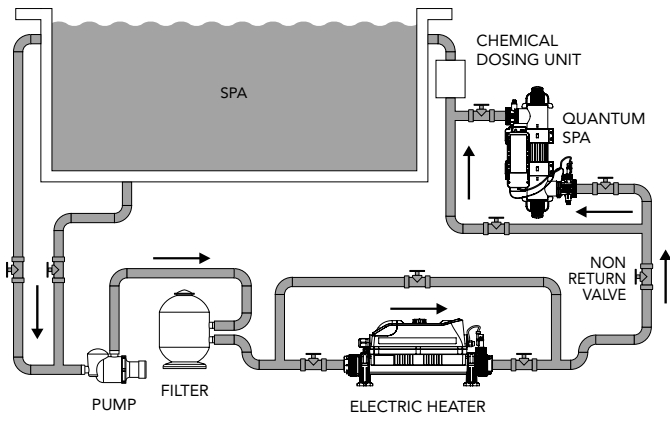

SPECIFICATIONS

Power supply: Single Phase 100V ~ 240V
Min. flow rate: 1.5m³/h
Max. flow rate: 10,000 litres per hour; 10m³/h
Max. spa size: 35,000 litres; 35m³
Max. power consumption: 40W
Lamp: Amalgam
Lamp life: Up to 14,000 hours
Dosing rate: Exceeds the equivalent of 30mj/cm² at maximum flow rate

MODELS

100~240V 1-PHASE	LAMP OUTPUT (W)	MAX. POOL VOL (m³)*	FEATURES	NET WEIGHT (kg)	GROSS WEIGHT (kg)	GROSS VOL (m³)	UK PLUG	PRODUCT CODE** EURO PLUG	USA PLUG
Spa Classic	30	35	Flow switch, analogue lamp life indicator & reset switch	5.1700	7.0000	0.0639	Q-35-UK-SPA	Q-35-EU-SPA	Q-35-USA-SPA
Spa Pro	30	35	Flow switch, digital lamp life countdown & intelligent dosing pump	5.7700	7.6000	0.0639	QP-35-UK-SPA	QP-35-EU-SPA	QP-35-USA-SPA