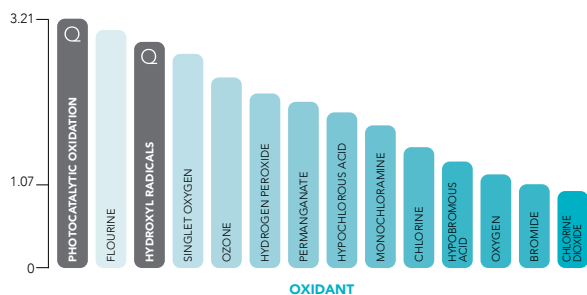

- Average lamp life expectancy: Up to 2 years
- Equipped with intelligent lamp life indicator
- Sea and salt chlorinated water compatible
- Models: Classic and Pro

TECHNICAL DRAWINGS

SYSTEM SETUP

PRESSURE DROP

MODELS

100~240V 1-PHASE	LAMP OUTPUT (W)	MAX. POOL VOL (m³)*	FEATURES	NET WEIGHT (kg)	GROSS WEIGHT (kg)	GROSS VOL (m³)	UK PLUG	PRODUCT CODE** EURO PLUG	USA PLUG
Spa Classic	30	35	Flow switch, analogue lamp life indicator & reset switch	5.1700	7.0000	0.0639	Q-35-UK-SPA	Q-35-EU-SPA	Q-35-USA-SPA
Spa Pro	30	35	Flow switch, digital lamp life countdown & intelligent dosing pump	5.7700	7.6000	0.0639	QP-35-UK-SPA	QP-35-EU-SPA	QP-35-USA-SPA

*Minimum filtration turnaround of three times per day. **For other plug types, please contact our sales team at sales@elecro.co.uk

OXIDISATION

OXIDATION STRENGTH (EV)

THE SCIENCE BEHIND PHOTOCATALYTIC OXIDATION (PCO)