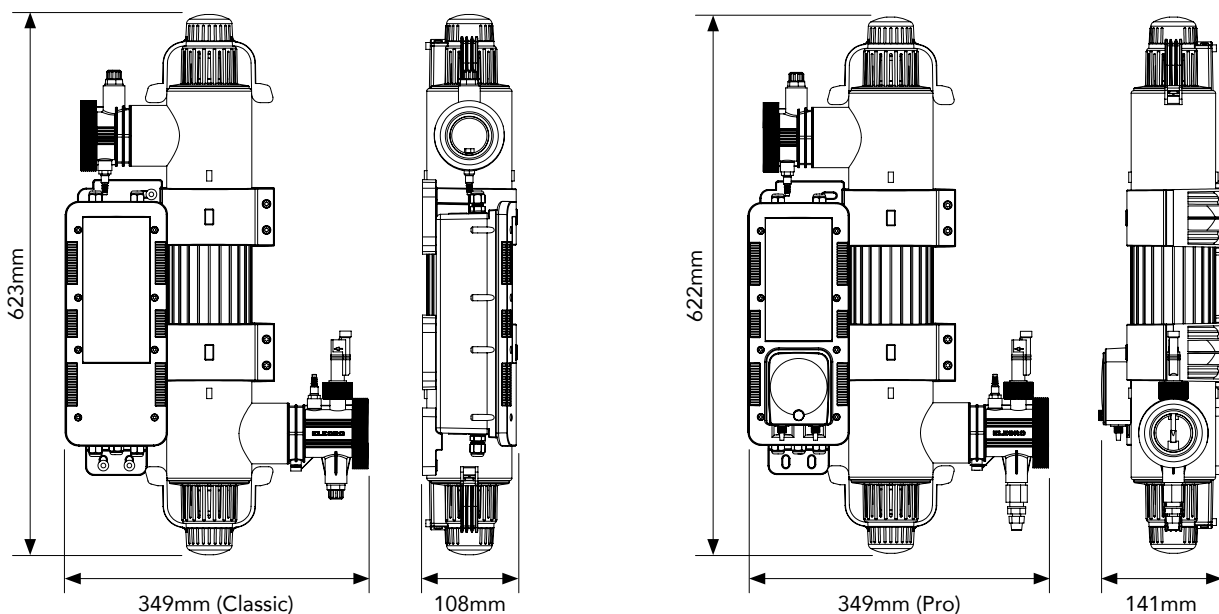

TECHNICAL DRAWINGS